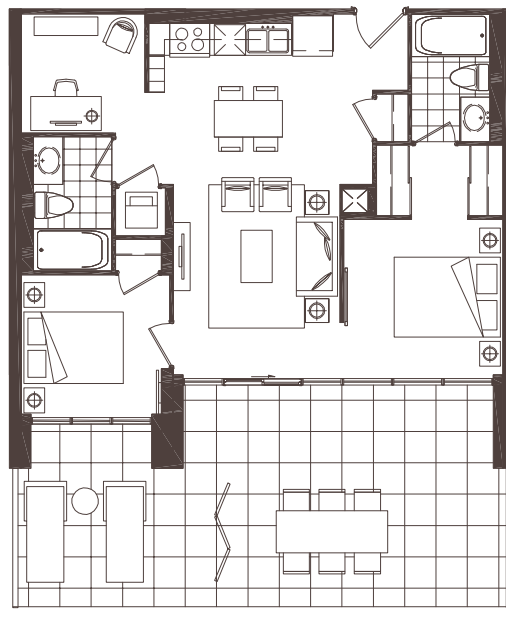

giuliana

2 Bedroom + Den 758 Sq.Ft.

9th Floor

FLOOR 9

FLOORS 10-12

All dimensions, specifications and drawings are approximate. Furniture not included. Actual square footage may vary from the stated floor plan. E. & O. E. Please note where screens and planters are shown on terraces/balconies may be on the opposite side of the location shown on the floorplan.

maranello

2 Bedroom + Den 797 Sq.Ft.

FLOORS 10-22

Bacoli

2 Bedroom + Den 857 Sq.Ft.

BALCONY AT 8TH

FLOORS 7-8

taverna

2 Bedroom + Den 864 Sq.Ft.

FLOOR 2

FLOOR 3

FLOORS 4-6

All dimensions, specifications and drawings are approximate. Furniture not included. Actual square footage may vary from the stated floor plan. E. & O. E. Please note where screens and planters are shown on terraces/balconies may be on the opposite side of the location shown on the floorplan.

fabrizia

2 Bedroom + Den 895 Sq.Ft.

8TH

7TH FLOOR TERRACE

FLOORS 4-6

FLOORS 7-8

All dimensions, specifications and drawings are approximate. Furniture not included. Actual square footage may vary from the stated floor plan. E. & O. E. Please note where screens and planters are shown on terraces/balconies may be on the opposite side of the location shown on the floorplan.