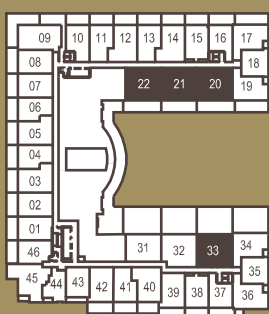

2 Bedroom + Den 864 Sq.Ft.

FLOOR 2

FLOOR 3

FLOORS 4-6

All dimensions, specifications and drawings are approximate. Furniture not included. Actual square footage may vary from the stated floor plan. E. & O. E. Please note where screens and planters are shown on terraces/balconies may be on the opposite side of the location shown on the floorplan.

venezia

2 Bedroom + Den 885 Sq.Ft.

UNIT 26 - 7TH FLOOR TERRACE

UNIT 26 - 8TH

UNIT 33 @ 2ND FLOOR

FLOOR 2

FLOOR 3

FLOORS 4-6

FLOORS 7-8

All dimensions, specifications and drawings are approximate. Furniture not included. Actual square footage may vary from the stated floor plan. E. & O. E. Please note where screens and planters are shown on terraces/balconies may be on the opposite side of the location shown on the floorplan.

fabrizia

2 Bedroom + Den 895 Sq.Ft.

8TH

7TH FLOOR TERRACE

FLOORS 4-6

FLOORS 7-8

All dimensions, specifications and drawings are approximate. Furniture not included. Actual square footage may vary from the stated floor plan. E. & O. E. Please note where screens and planters are shown on terraces/balconies may be on the opposite side of the location shown on the floorplan.