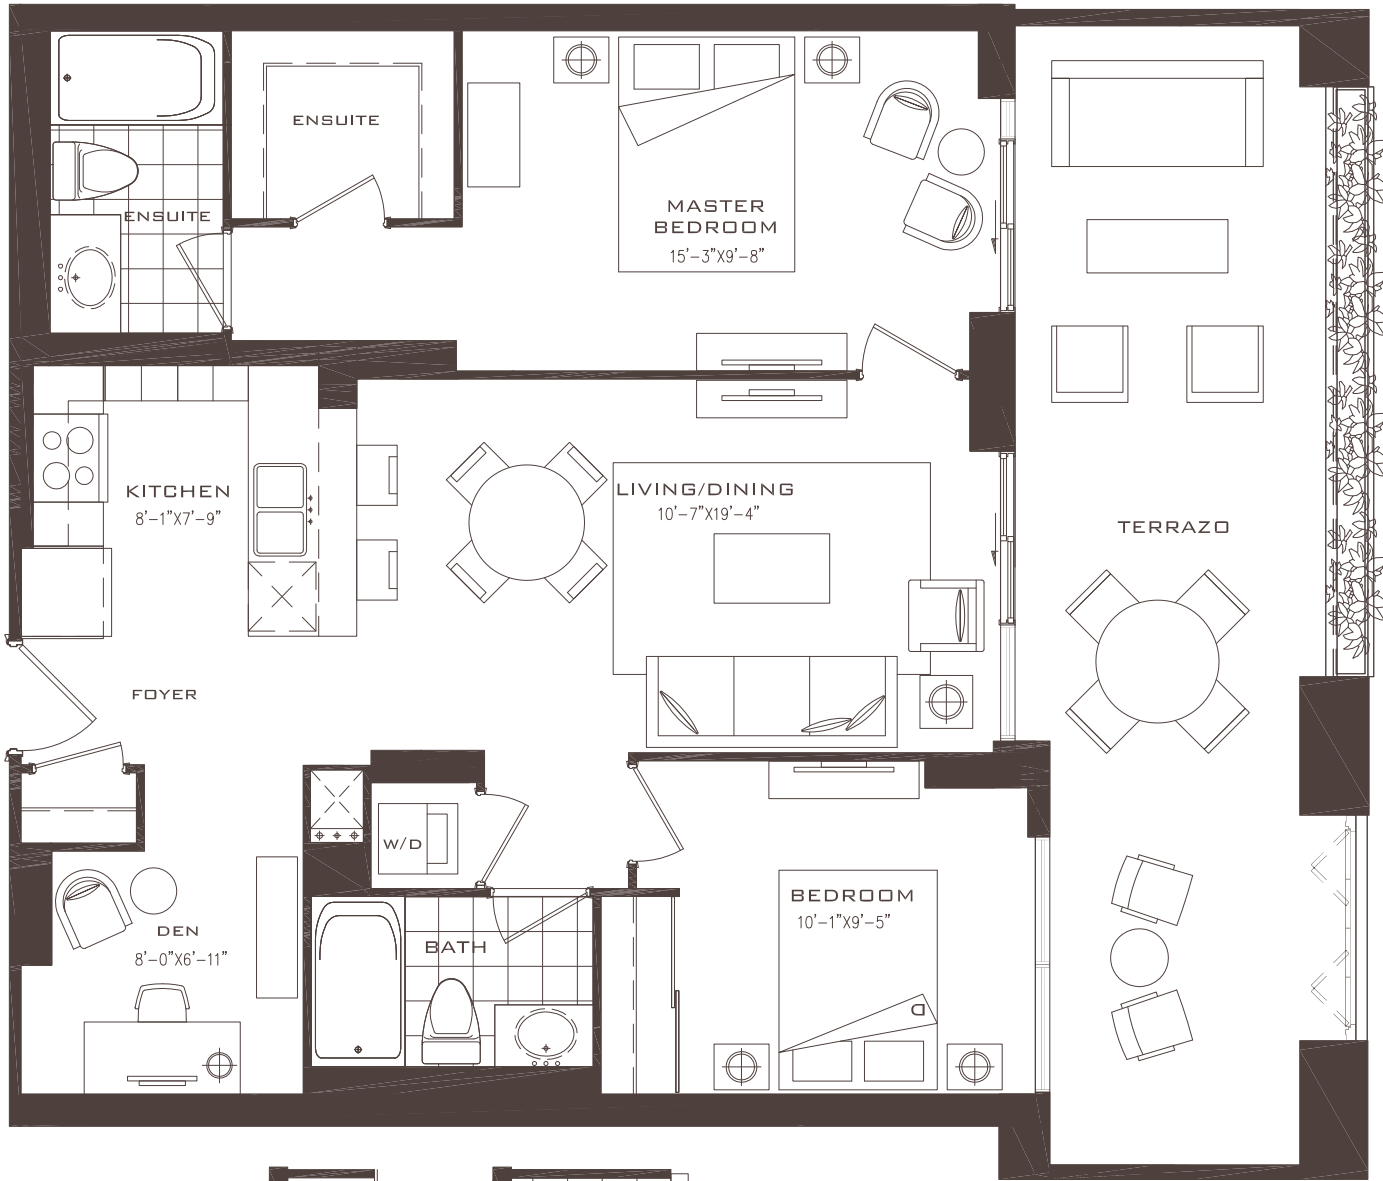

fabrizia

2 Bedroom + Den 895 Sq.Ft.