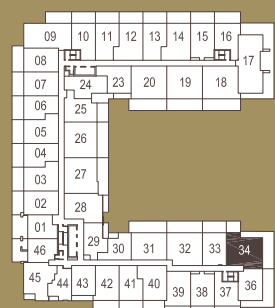

giuliana

2 Bedroom + Den 758 Sq.Ft.

9th Floor

FLOOR 9

FLOORS 10-12

All dimensions, specifications and drawings are approximate. Furniture not included. Actual square footage may vary from the stated floor plan. E. & O. E. Please note where screens and planters are shown on terraces/balconies may be on the opposite side of the location shown on the floorplan.

maranello

2 Bedroom + Den 797 Sq.Ft.

FLOORS 10-22

Bacoli

2 Bedroom + Den 857 Sq.Ft.

BALCONY AT 8TH

FLOORS 7-8

taverna

2 Bedroom + Den 864 Sq.Ft.

FLOOR 2

FLOOR 3

FLOORS 4-6

All dimensions, specifications and drawings are approximate. Furniture not included. Actual square footage may vary from the stated floor plan. E. & O. E. Please note where screens and planters are shown on terraces/balconies may be on the opposite side of the location shown on the floorplan.

venezia

2 Bedroom + Den 885 Sq.Ft.

UNIT 26 - 7TH FLOOR TERRACE

UNIT 26 - 8TH

UNIT 33 @ 2ND FLOOR

FLOOR 2

FLOOR 3

FLOORS 4-6