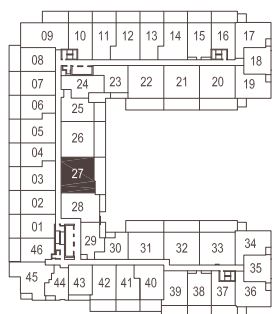

giuliana

2 Bedroom + Den 758 Sq.Ft.

9th Floor

FLOOR 9

FLOORS 10-12

All dimensions, specifications and drawings are approximate. Furniture not included. Actual square footage may vary from the stated floor plan. E. & O. E. Please note where screens and planters are shown on terraces/balconies may be on the opposite side of the location shown on the floorplan.

FLOORS 7-8

All dimensions, specifications and drawings are approximate. Furniture not included. Actual square footage may vary from the stated floor plan. E. & O. E. Please note where screens and planters are shown on terraces/balconies may be on the opposite side of the location shown on the floorplan.

fabrizia

2 Bedroom + Den 895 Sq.Ft.

8TH

7TH FLOOR TERRACE

FLOORS 4-6

FLOORS 7-8

All dimensions, specifications and drawings are approximate. Furniture not included. Actual square footage may vary from the stated floor plan. E. & O. E. Please note where screens and planters are shown on terraces/balconies may be on the opposite side of the location shown on the floorplan.