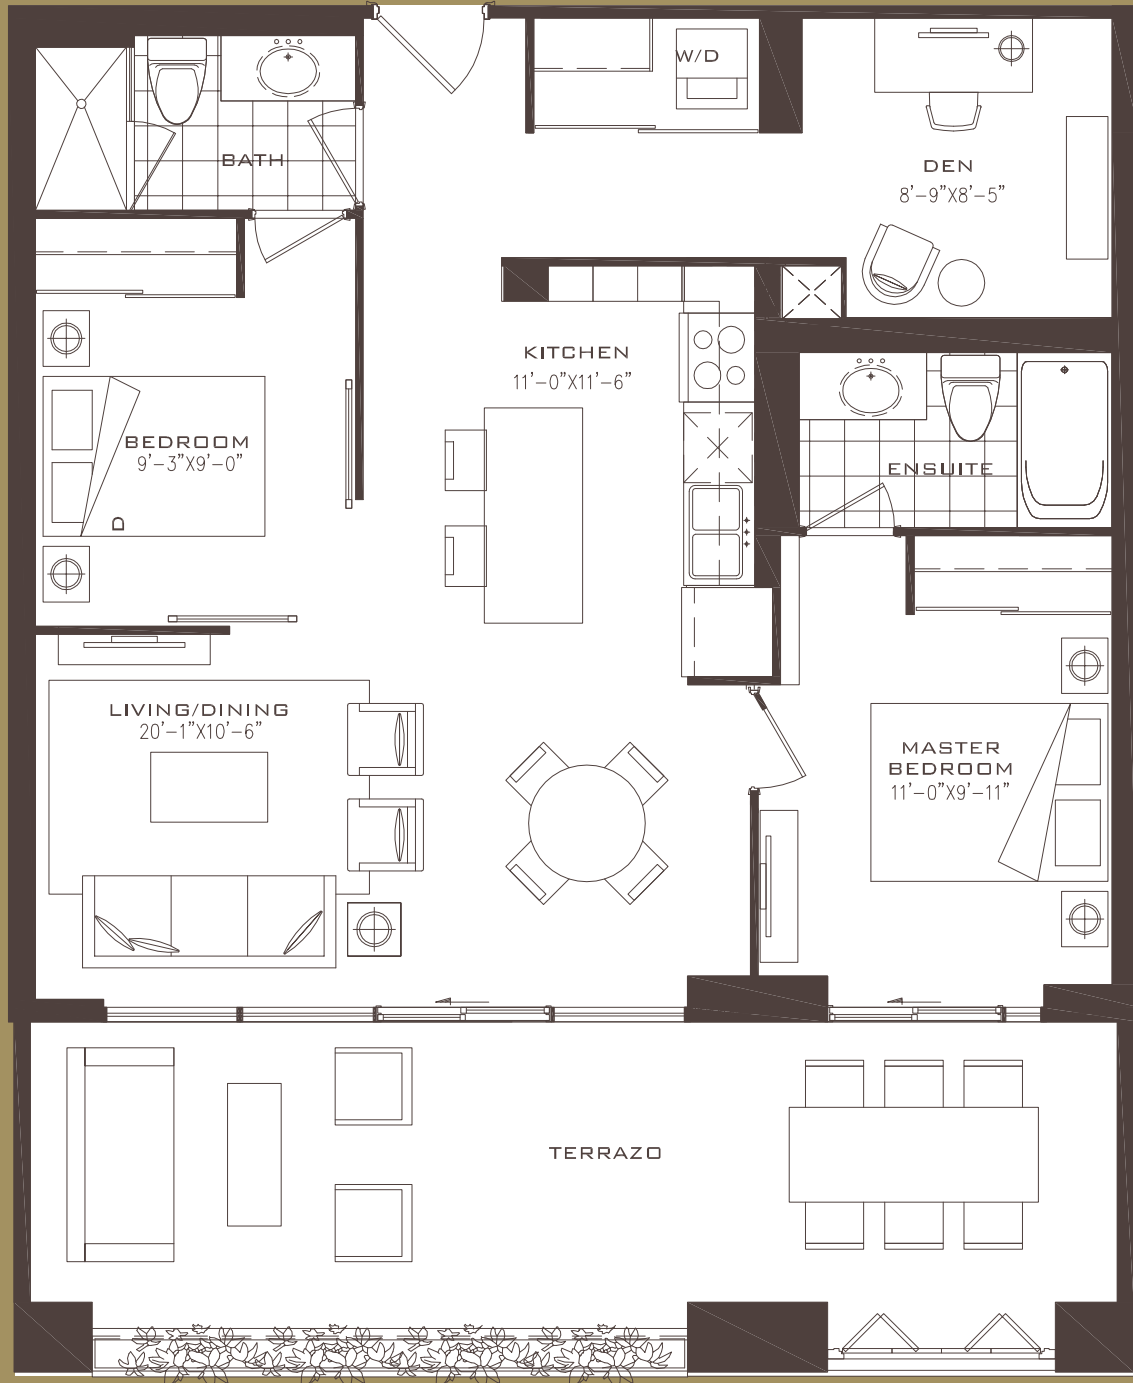

giuliana

2 Bedroom + Den 758 Sq.Ft.

9th Floor

FLOOR 9

FLOORS 10-12

All dimensions, specifications and drawings are approximate. Furniture not included. Actual square footage may vary from the stated floor plan. E. & O. E. Please note where screens and planters are shown on terraces/balconies may be on the opposite side of the location shown on the floorplan.

2 Bedroom + Den 864 Sq.Ft.

FLOOR 2

FLOOR 3

FLOORS 4-6

All dimensions, specifications and drawings are approximate. Furniture not included. Actual square footage may vary from the stated floor plan. E. & O. E. Please note where screens and planters are shown on terraces/balconies may be on the opposite side of the location shown on the floorplan.

venezia

2 Bedroom + Den 885 Sq.Ft.

UNIT 26 - 7TH FLOOR TERRACE

UNIT 26 - 8TH

UNIT 33 @ 2ND FLOOR

FLOOR 2

FLOOR 3

FLOORS 4-6

FLOORS 7-8

All dimensions, specifications and drawings are approximate. Furniture not included. Actual square footage may vary from the stated floor plan. E. & O. E. Please note where screens and planters are shown on terraces/balconies may be on the opposite side of the location shown on the floorplan.