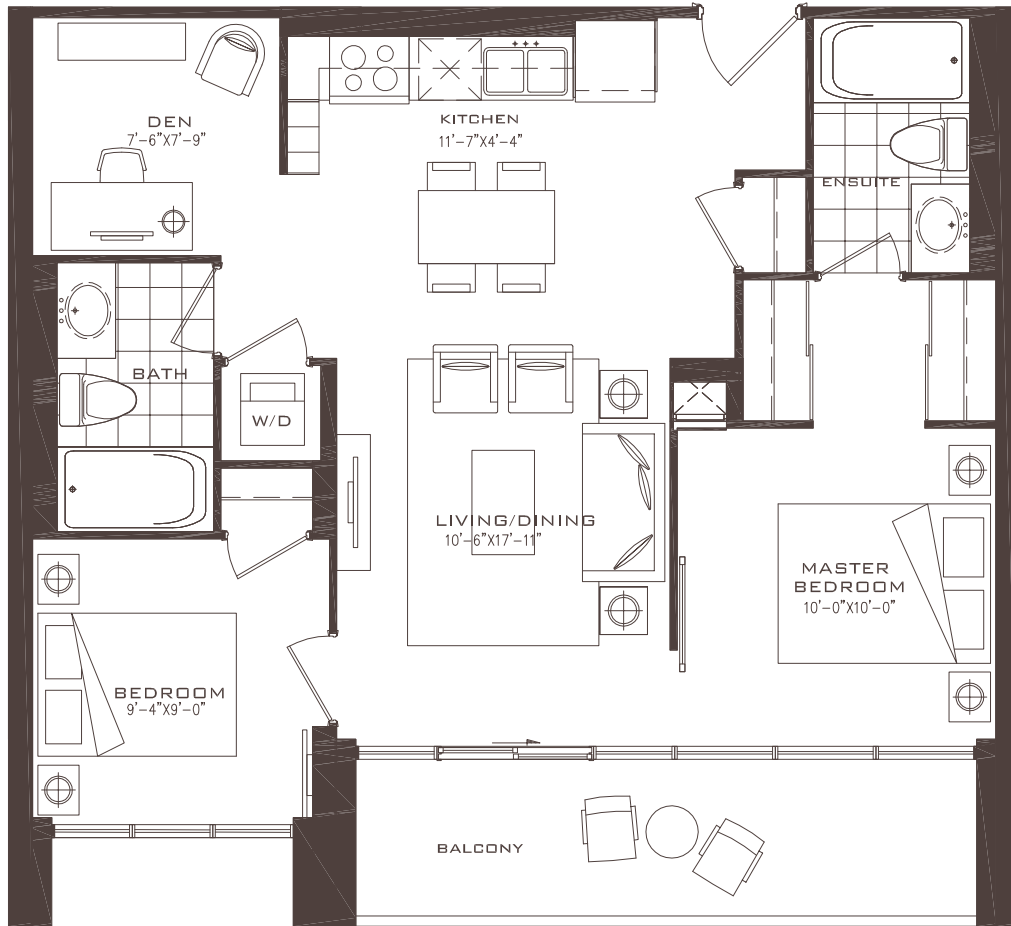

giuliana

2 Bedroom + Den 758 Sq.Ft.

9th Floor

FLOOR 9

FLOORS 10-12

All dimensions, specifications and drawings are approximate. Furniture not included. Actual square footage may vary from the stated floor plan. E. & O. E. Please note where screens and planters are shown on terraces/balconies may be on the opposite side of the location shown on the floorplan.

maranello

2 Bedroom + Den 797 Sq.Ft.

FLOORS 10-22

Bacoli

2 Bedroom + Den 857 Sq.Ft.

BALCONY AT 8TH

FLOORS 7-8

taverna

2 Bedroom + Den 864 Sq.Ft.

FLOOR 2

FLOOR 3

FLOORS 4-6

All dimensions, specifications and drawings are approximate. Furniture not included. Actual square footage may vary from the stated floor plan. E. & O. E. Please note where screens and planters are shown on terraces/balconies may be on the opposite side of the location shown on the floorplan.

fabrizia

2 Bedroom + Den 895 Sq.Ft.

8TH

7TH FLOOR TERRACE

FLOORS 4-6

FLOORS 7-8

All dimensions, specifications and drawings are approximate. Furniture not included. Actual square footage may vary from the stated floor plan. E. & O. E. Please note where screens and planters are shown on terraces/balconies may be on the opposite side of the location shown on the floorplan.