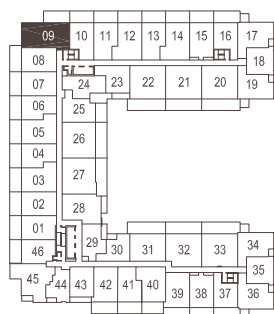

# martino

2 Bedroom + Study 852 Sq.Ft.

FLOOR 23

FLOOR 24

# marcello

2 Bedroom + Study 918 Sq.Ft.

FLOOR 3

FLOORS 4-6

FLOORS 7-8

All dimensions, specifications and drawings are approximate. Furniture not included. Actual square footage may vary from the stated floor plan. E. & O. E. Please note where screens and planters are shown on terraces/balconies may be on the opposite side of the location shown on the floorplan.