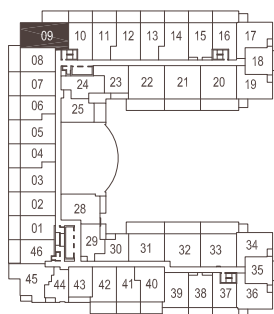

# martino

2 Bedroom + Study 852 Sq.Ft.

FLOOR 23

FLOOR 24

# marcello

2 Bedroom + Study 918 Sq.Ft.

FLOOR 3

FLOORS 4-6

FLOORS 7-8

All dimensions, specifications and drawings are approximate. Furniture not included. Actual square footage may vary from the stated floor plan. E. & O. E. Please note where screens and planters are shown on terraces/balconies may be on the opposite side of the location shown on the floorplan.