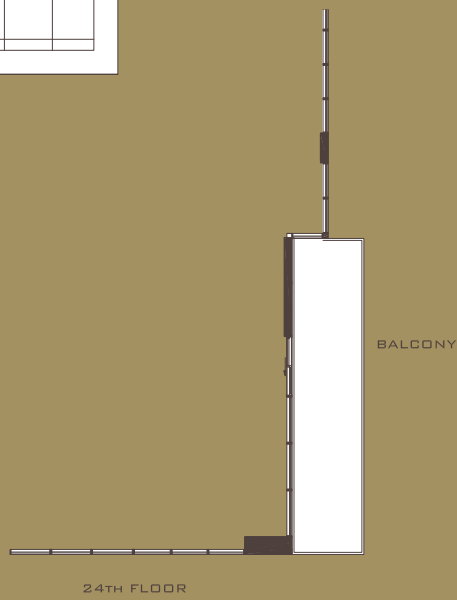

# martino

2 Bedroom + Study 852 Sq.Ft.

FLOOR 23

FLOOR 24

# marcello

2 Bedroom + Study 918 Sq.Ft.

FLOOR 3

FLOORS 4-6

FLOORS 7-8

All dimensions, specifications and drawings are approximate. Furniture not included. Actual square footage may vary from the stated floor plan. E. & O. E. Please note where screens and planters are shown on terraces/balconies may be on the opposite side of the location shown on the floorplan.