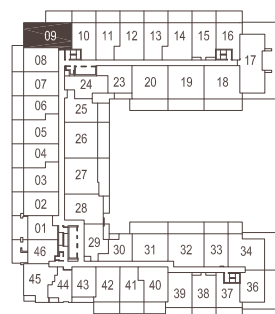

# martino

2 Bedroom + Study 852 Sq.Ft.

FLOOR 23

FLOOR 24

# marcello

2 Bedroom + Study 918 Sq.Ft.

FLOOR 3

FLOORS 4-6

FLOORS 7-8

All dimensions, specifications and drawings are approximate. Furniture not included. Actual square footage may vary from the stated floor plan. E. & O. E. Please note where screens and planters are shown on terraces/balconies may be on the opposite side of the location shown on the floorplan.