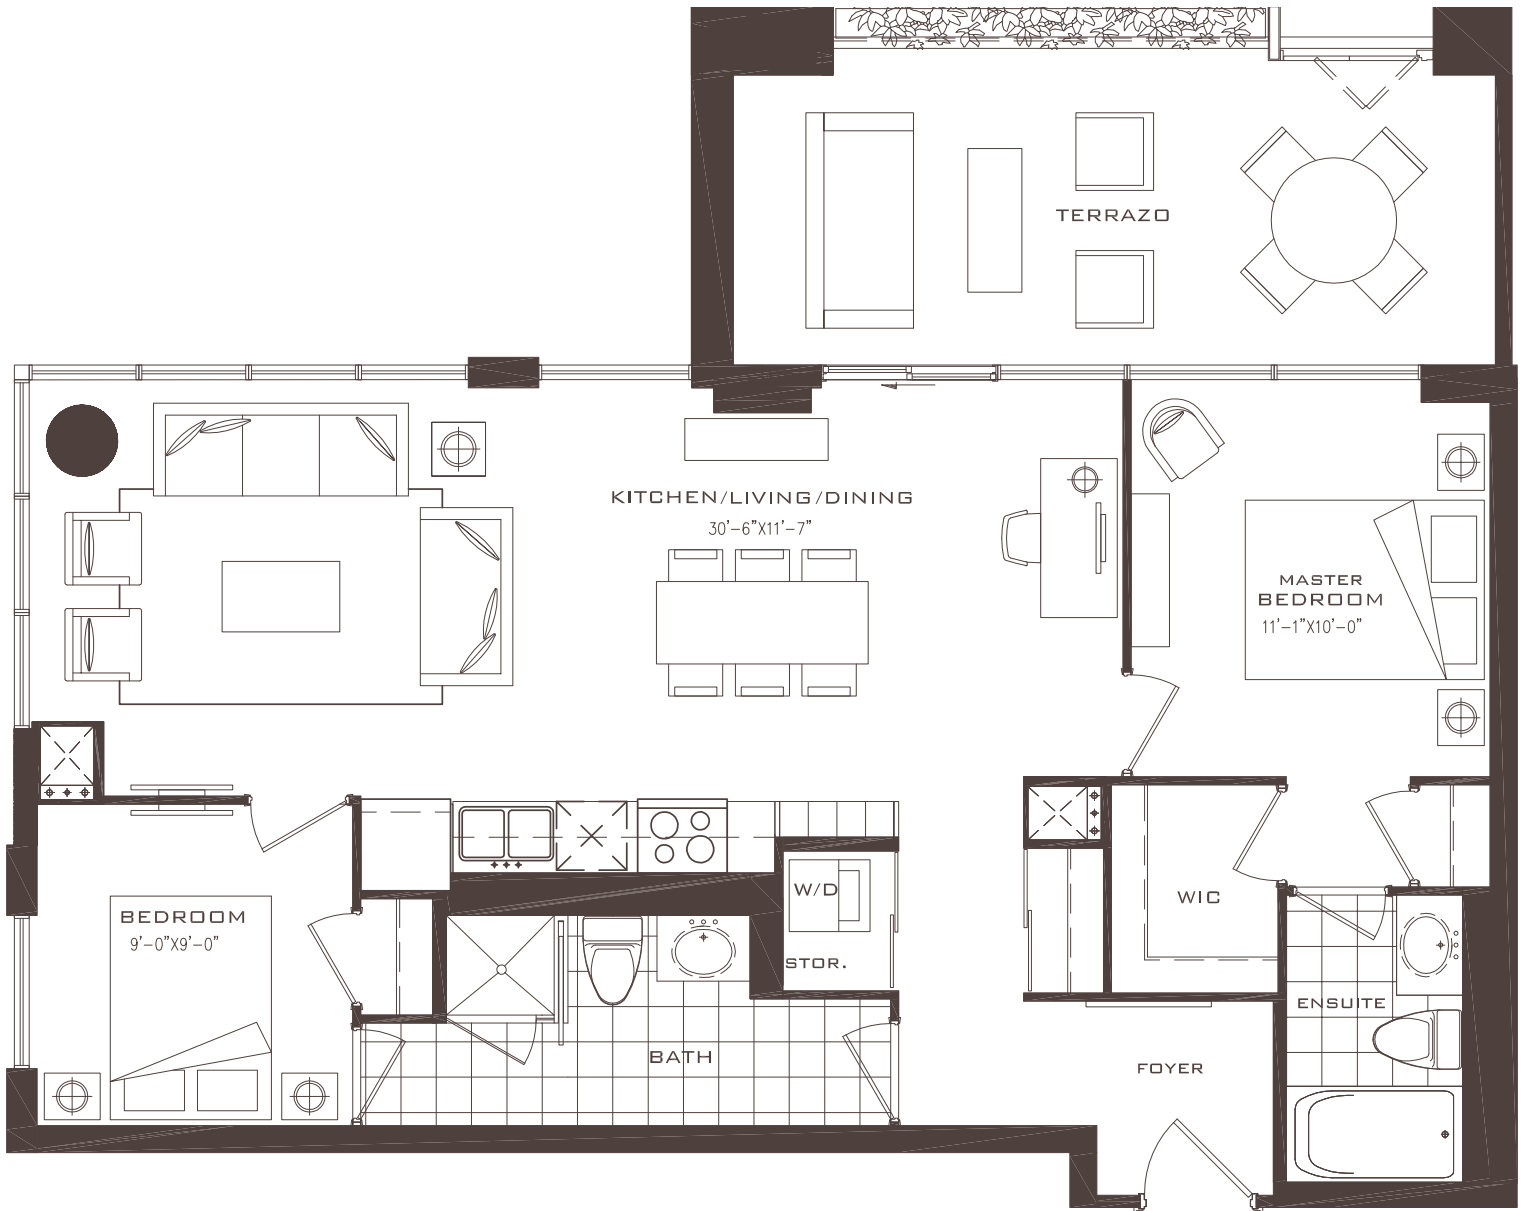

# martino

2 Bedroom + Study 852 Sq.Ft.

FLOOR 23

FLOOR 24

# marcello

2 Bedroom + Study 918 Sq.Ft.

FLOOR 3

FLOORS 4-6

FLOORS 7-8

All dimensions, specifications and drawings are approximate. Furniture not included. Actual square footage may vary from the stated floor plan. E. & O. E. Please note where screens and planters are shown on terraces/balconies may be on the opposite side of the location shown on the floorplan.