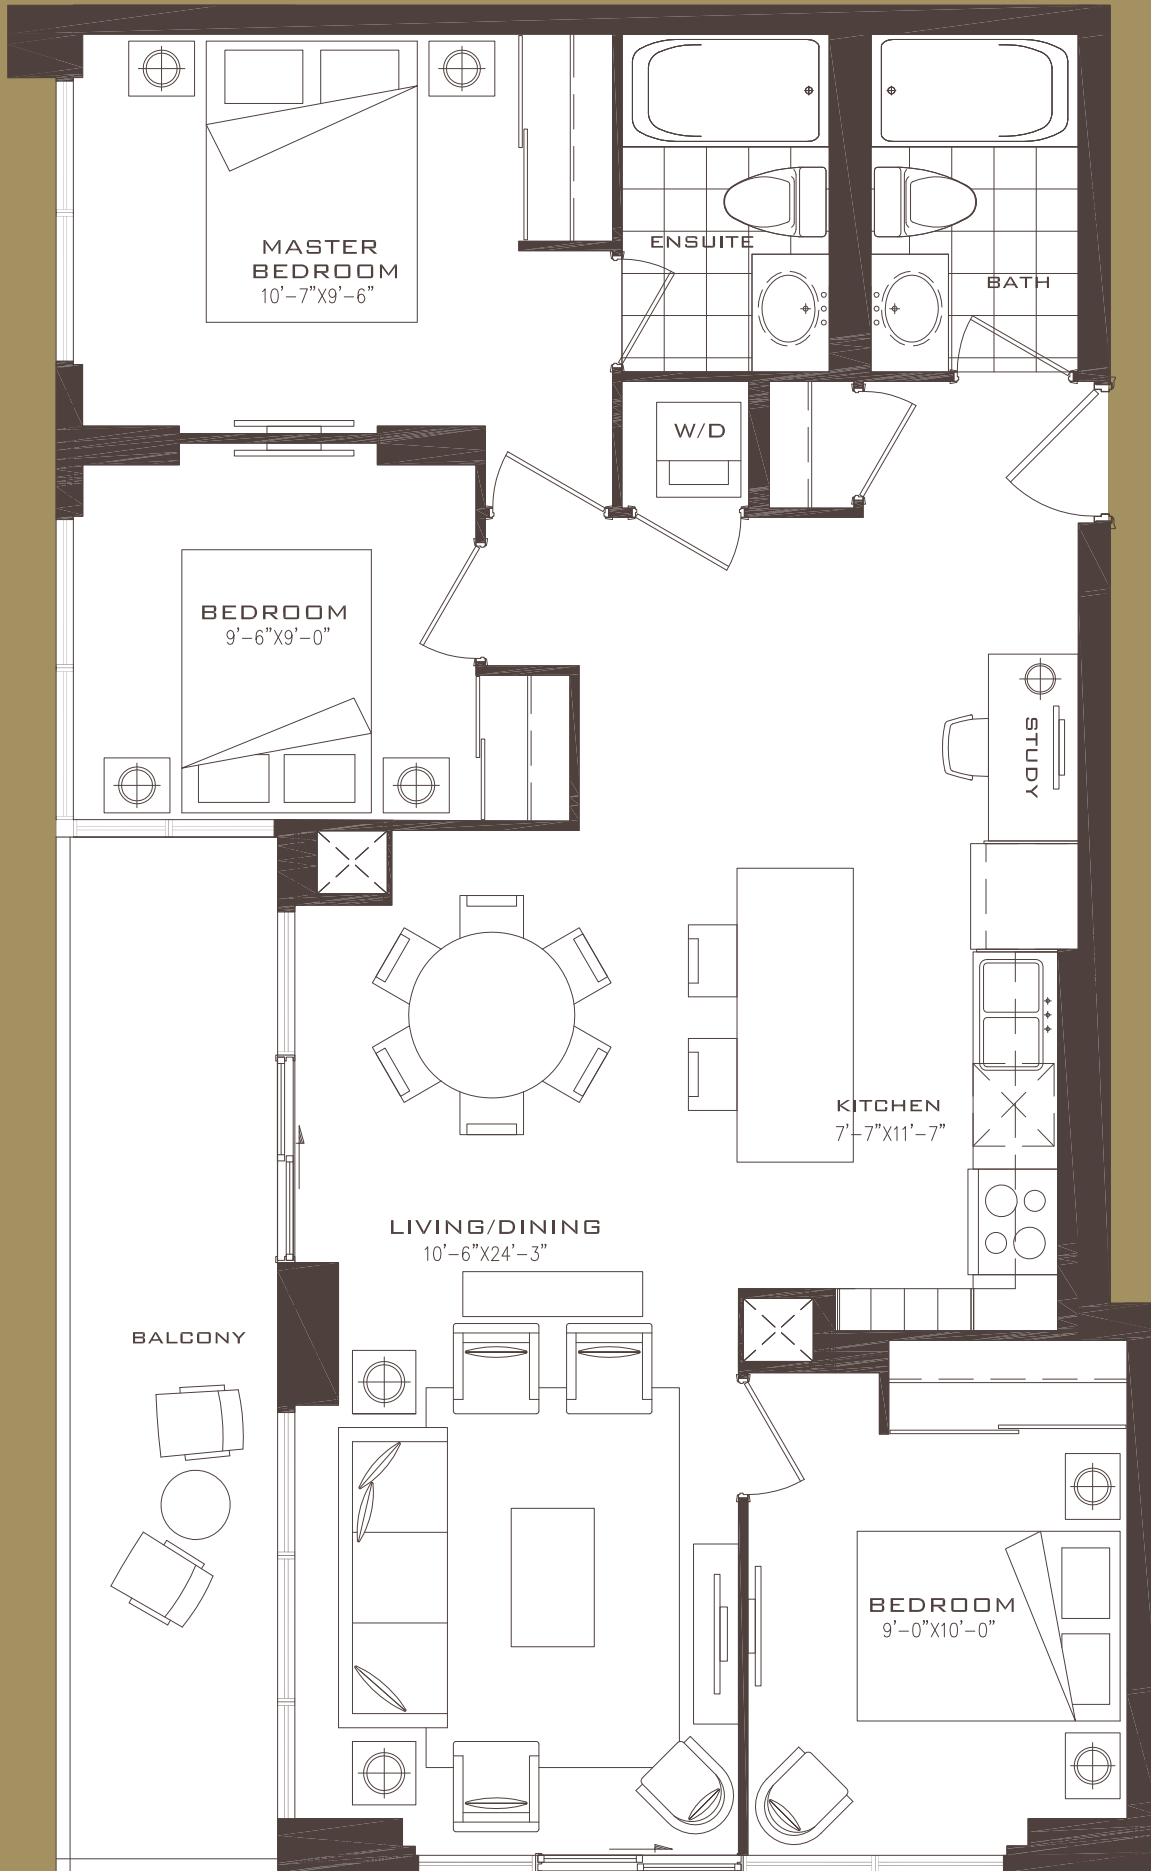

fontanelle

3 Bedroom + Study 978 Sq.Ft.

FLOORS 10-12

All dimensions, specifications and drawings are approximate. Furniture not included. Actual square footage may vary from the stated floor plan. E. & O. E. Please note where screens and planters are shown on terraces/balconies may be on the opposite side of the location shown on the floorplan.

maretto

3 Bedroom + Study 1024 Sq.Ft.

9th Floor

FLOOR 9

FLOORS 10-12

All dimensions, specifications and drawings are approximate. Furniture not included. Actual square footage may vary from the stated floor plan. E. & O. E. Please note where screens and planters are shown on terraces/balconies may be on the opposite side of the location shown on the floorplan.