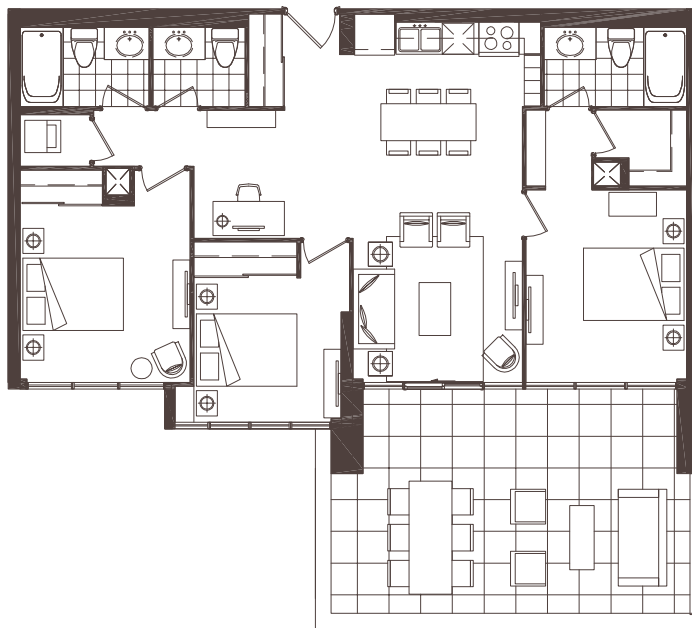

fontanelle

3 Bedroom + Study 978 Sq.Ft.

FLOORS 10-12

All dimensions, specifications and drawings are approximate. Furniture not included. Actual square footage may vary from the stated floor plan. E. & O. E. Please note where screens and planters are shown on terraces/balconies may be on the opposite side of the location shown on the floorplan.

maretto

3 Bedroom + Study 1024 Sq.Ft.

9th Floor

FLOOR 9

FLOORS 10-12

All dimensions, specifications and drawings are approximate. Furniture not included. Actual square footage may vary from the stated floor plan. E. & O. E. Please note where screens and planters are shown on terraces/balconies may be on the opposite side of the location shown on the floorplan.