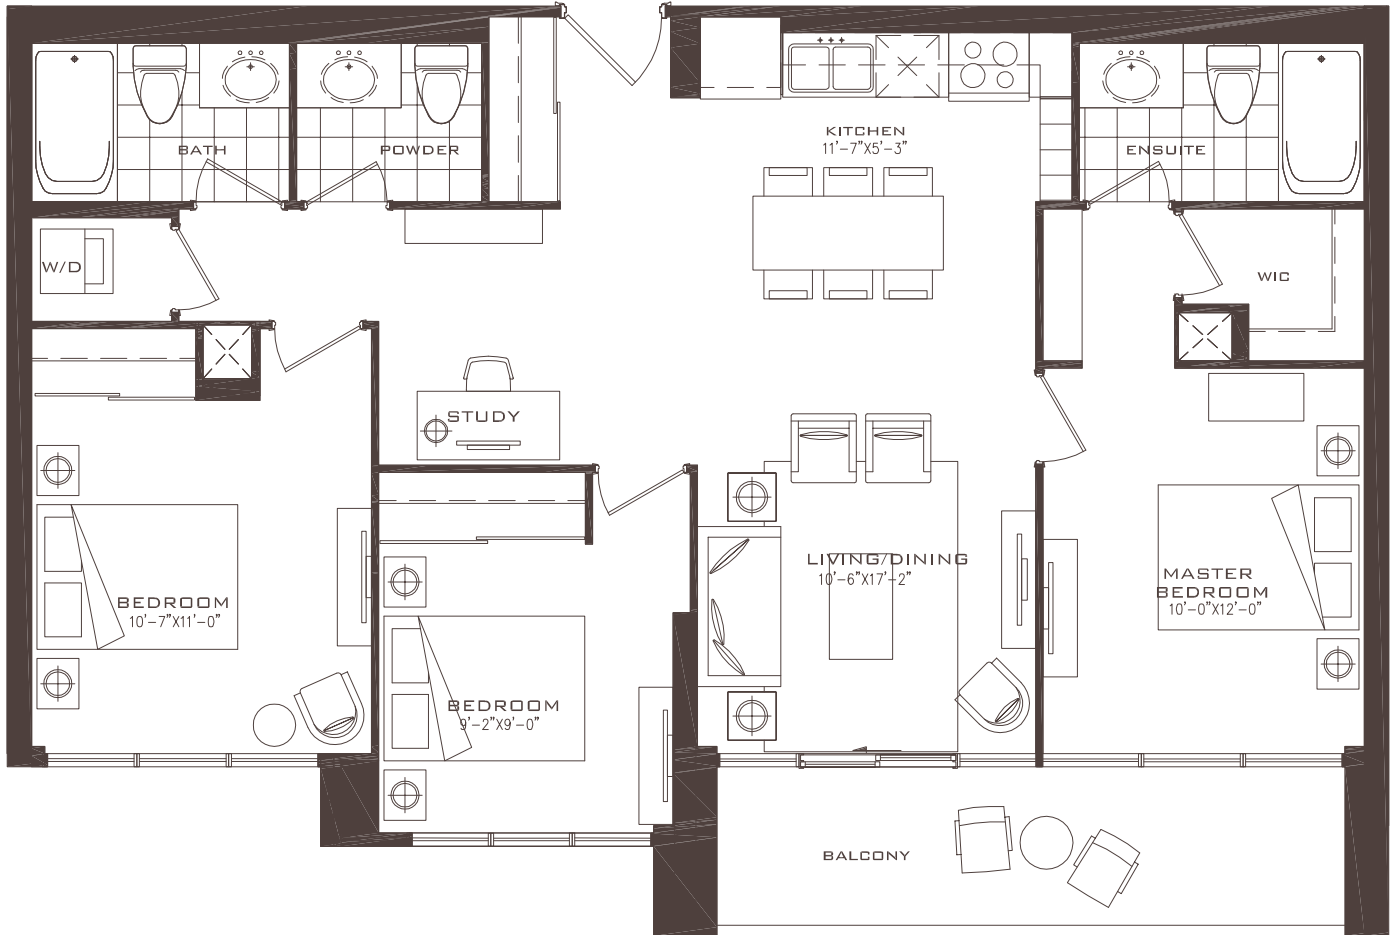

fontanelle

3 Bedroom + Study 978 Sq.Ft.

FLOORS 10-12

All dimensions, specifications and drawings are approximate. Furniture not included. Actual square footage may vary from the stated floor plan. E. & O. E. Please note where screens and planters are shown on terraces/balconies may be on the opposite side of the location shown on the floorplan.

maretto

3 Bedroom + Study 1024 Sq.Ft.

9th Floor

FLOOR 9

FLOORS 10-12

All dimensions, specifications and drawings are approximate. Furniture not included. Actual square footage may vary from the stated floor plan. E. & O. E. Please note where screens and planters are shown on terraces/balconies may be on the opposite side of the location shown on the floorplan.